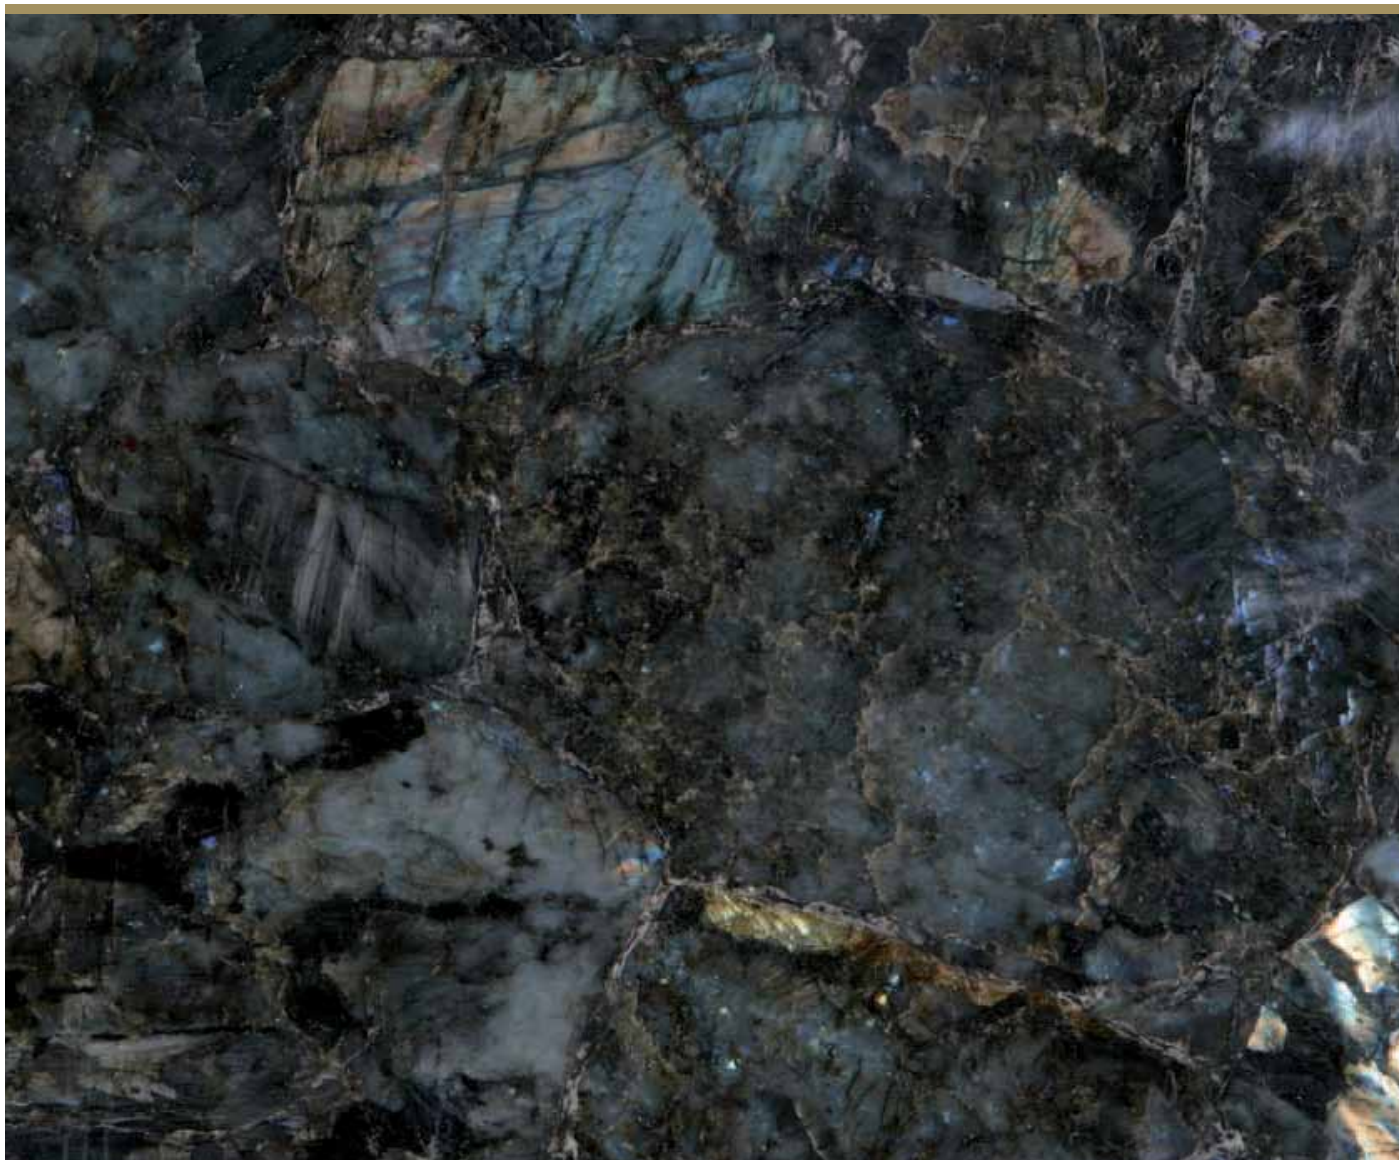

W·O·M·A·G

WORLD OF MARBLE & GRANITE

LABRADORITE

LABRADORITE

Amongst one of Amazing Stone's four original innovations, Labradorite is commonly known as Black Moon Stone, and originates from the Labrador Isles near to Canada.

Famous for its mesmerizing mix of illuminating blues, purples, gold's, yellows and blacks, Labradorite has the reflective and viscous quality of a butterfly's wings, and is synonymous with the qualities of spiritual awakening and intuition. This gemstone will appear to take on different colors depending on varying light refraction, and is said to bring focus and concentration to its environment. Our expert sourcing and extraction of this stone ensures each finished surface captures Labradorite's multi-colored beauty and is a true reflection of nature's art.

Physical Properties: Hardness 6-6.5, Refractive Index 1.56-1.57

Healing Properties: Enhances wisdom and understanding, protects aura.

Blending the everlasting beauty of natural semi-precious stone, petrified wood, unique minerals and rare fossils into the most exquisite solid surface products of the world's most extraordinary design concepts.